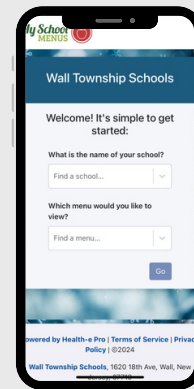

Step Three

Select the school and menu that you want to view