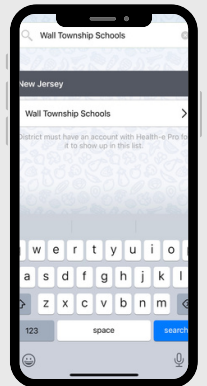

WALL TOWNSHIP
— PUBLIC SCHOOLS —
One Vision • All Students • Wall Together

Features of My School Menus

- Complete list of all food choices available to students
- Nutrient data for menu items
- Ability to Build-A-Meal that generates a customized nutrition information
- Ingredient information for certain menu items
- Allergen identification by filtering menu items
- Dietary preference identification showing symbols identifying foods
- Translation to 180 languages using Google Translate

Download the My School Menu app and follow the instructions below.

Step One

Type Wall Township in the search bar

Step Two

Select Wall Township

Step Three

Select the school and menu that you want to view